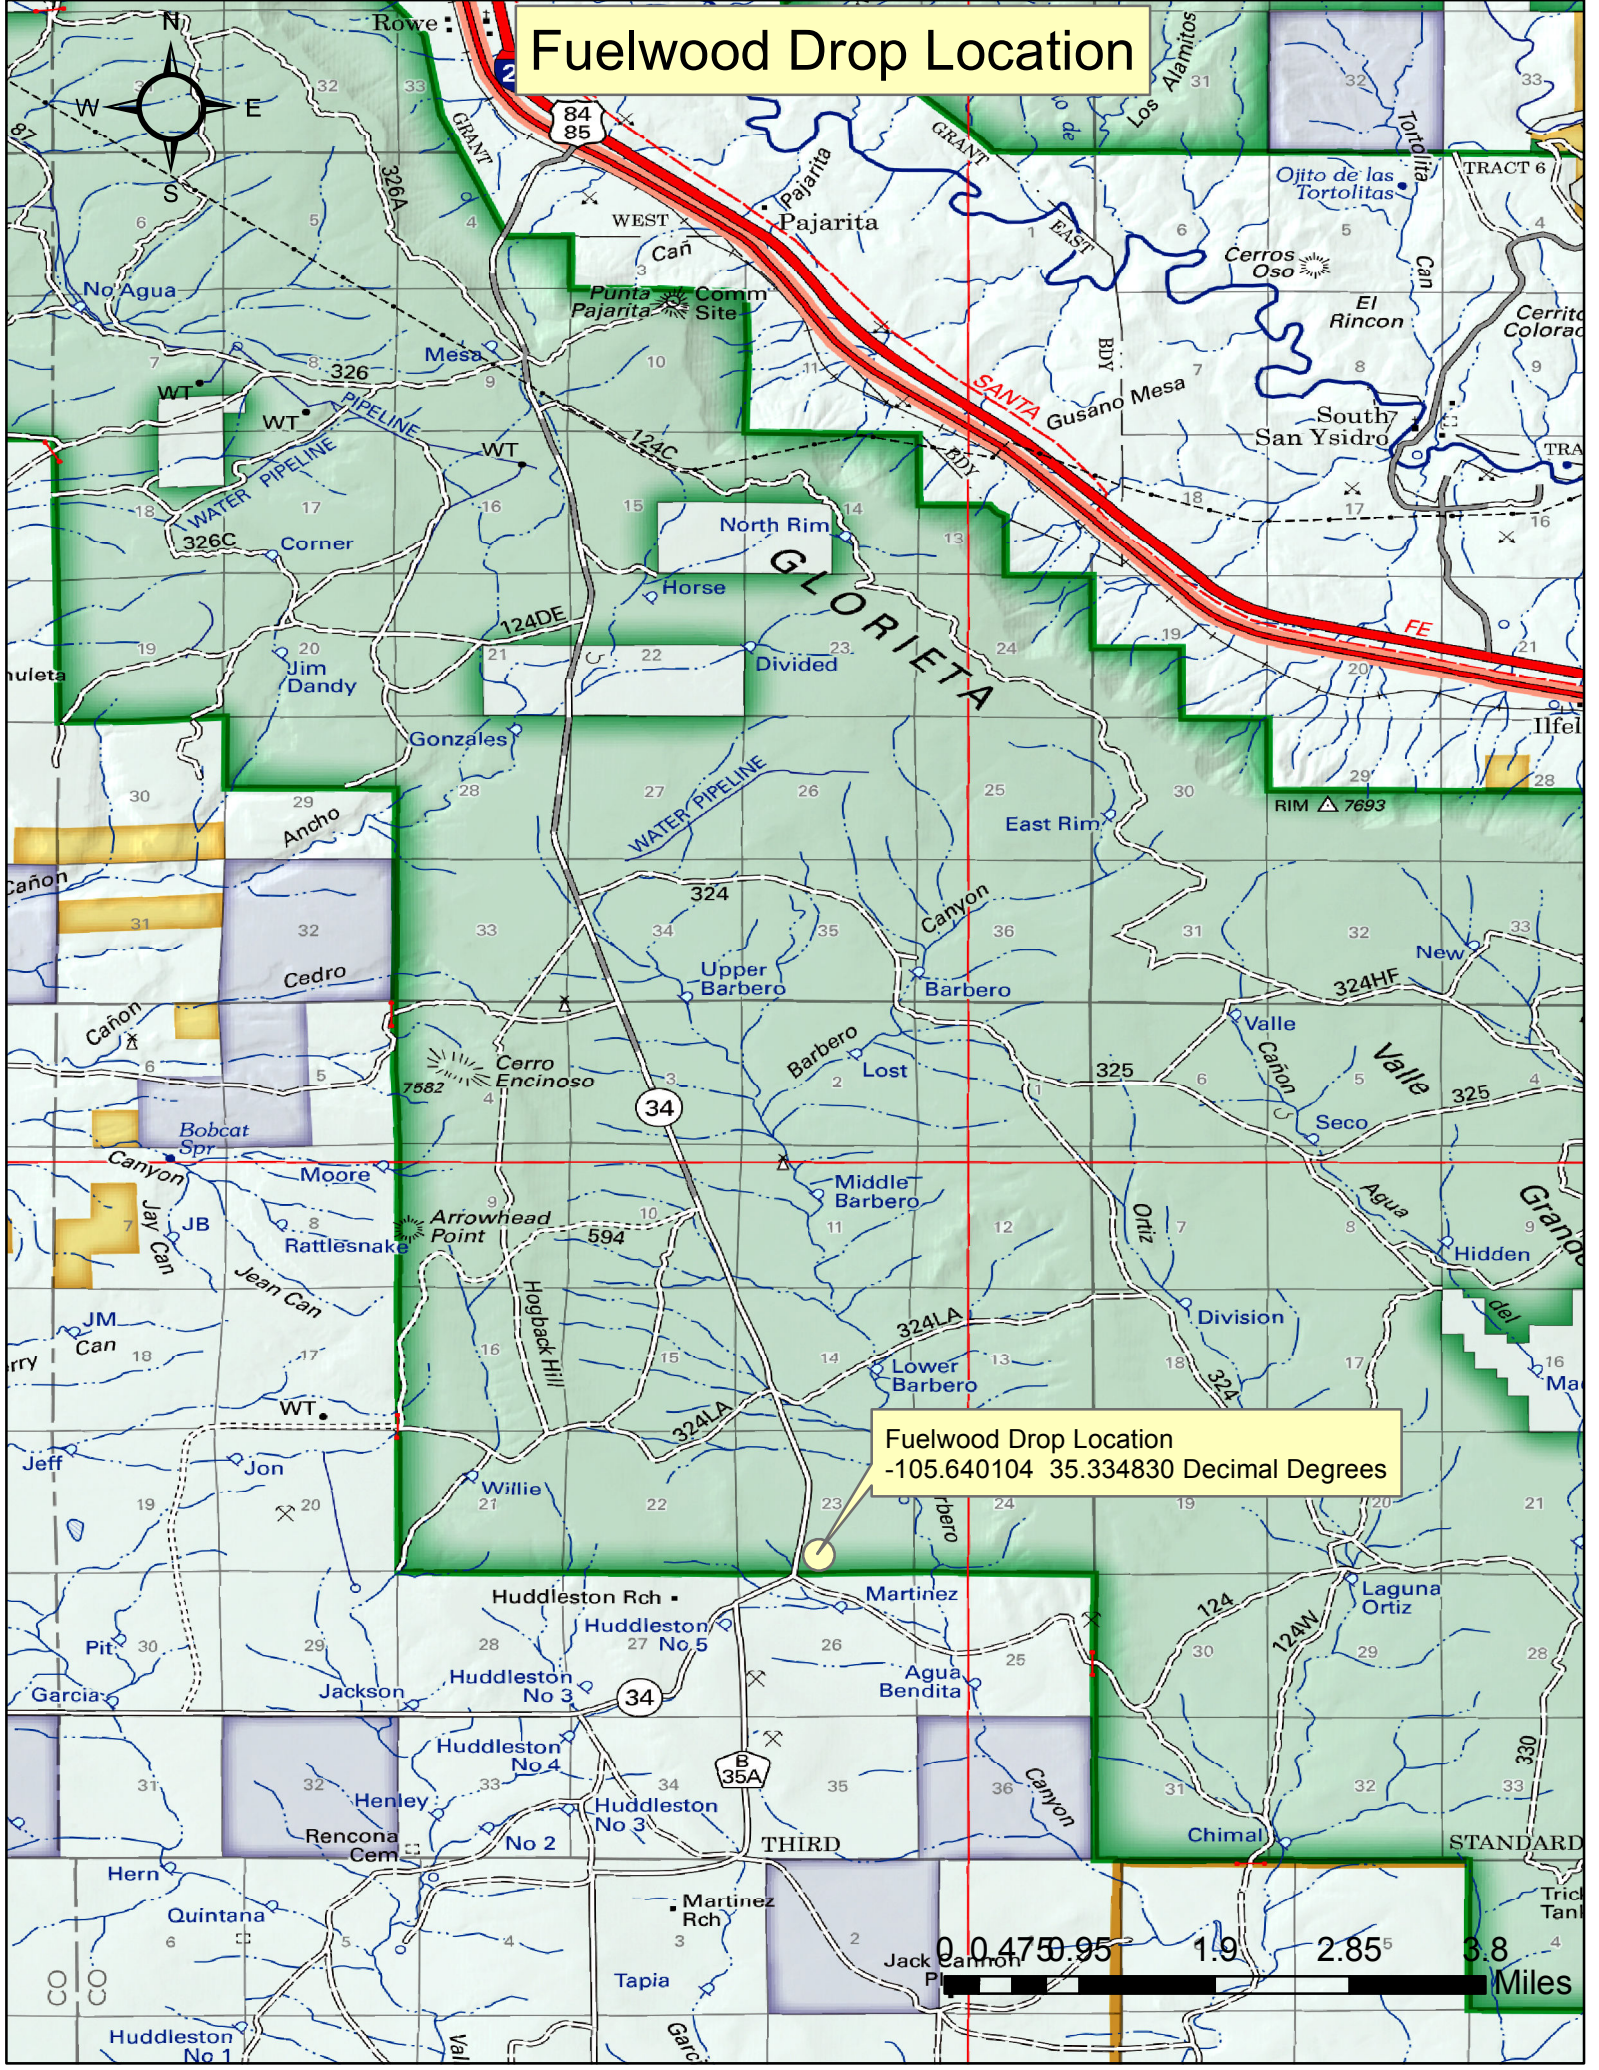

Fuelwood Drop Location

Fuelwood Drop Location
-105.640104 35.334830 Decimal Degrees

0 0.475 0.95 1.9 2.85 3.8 Miles