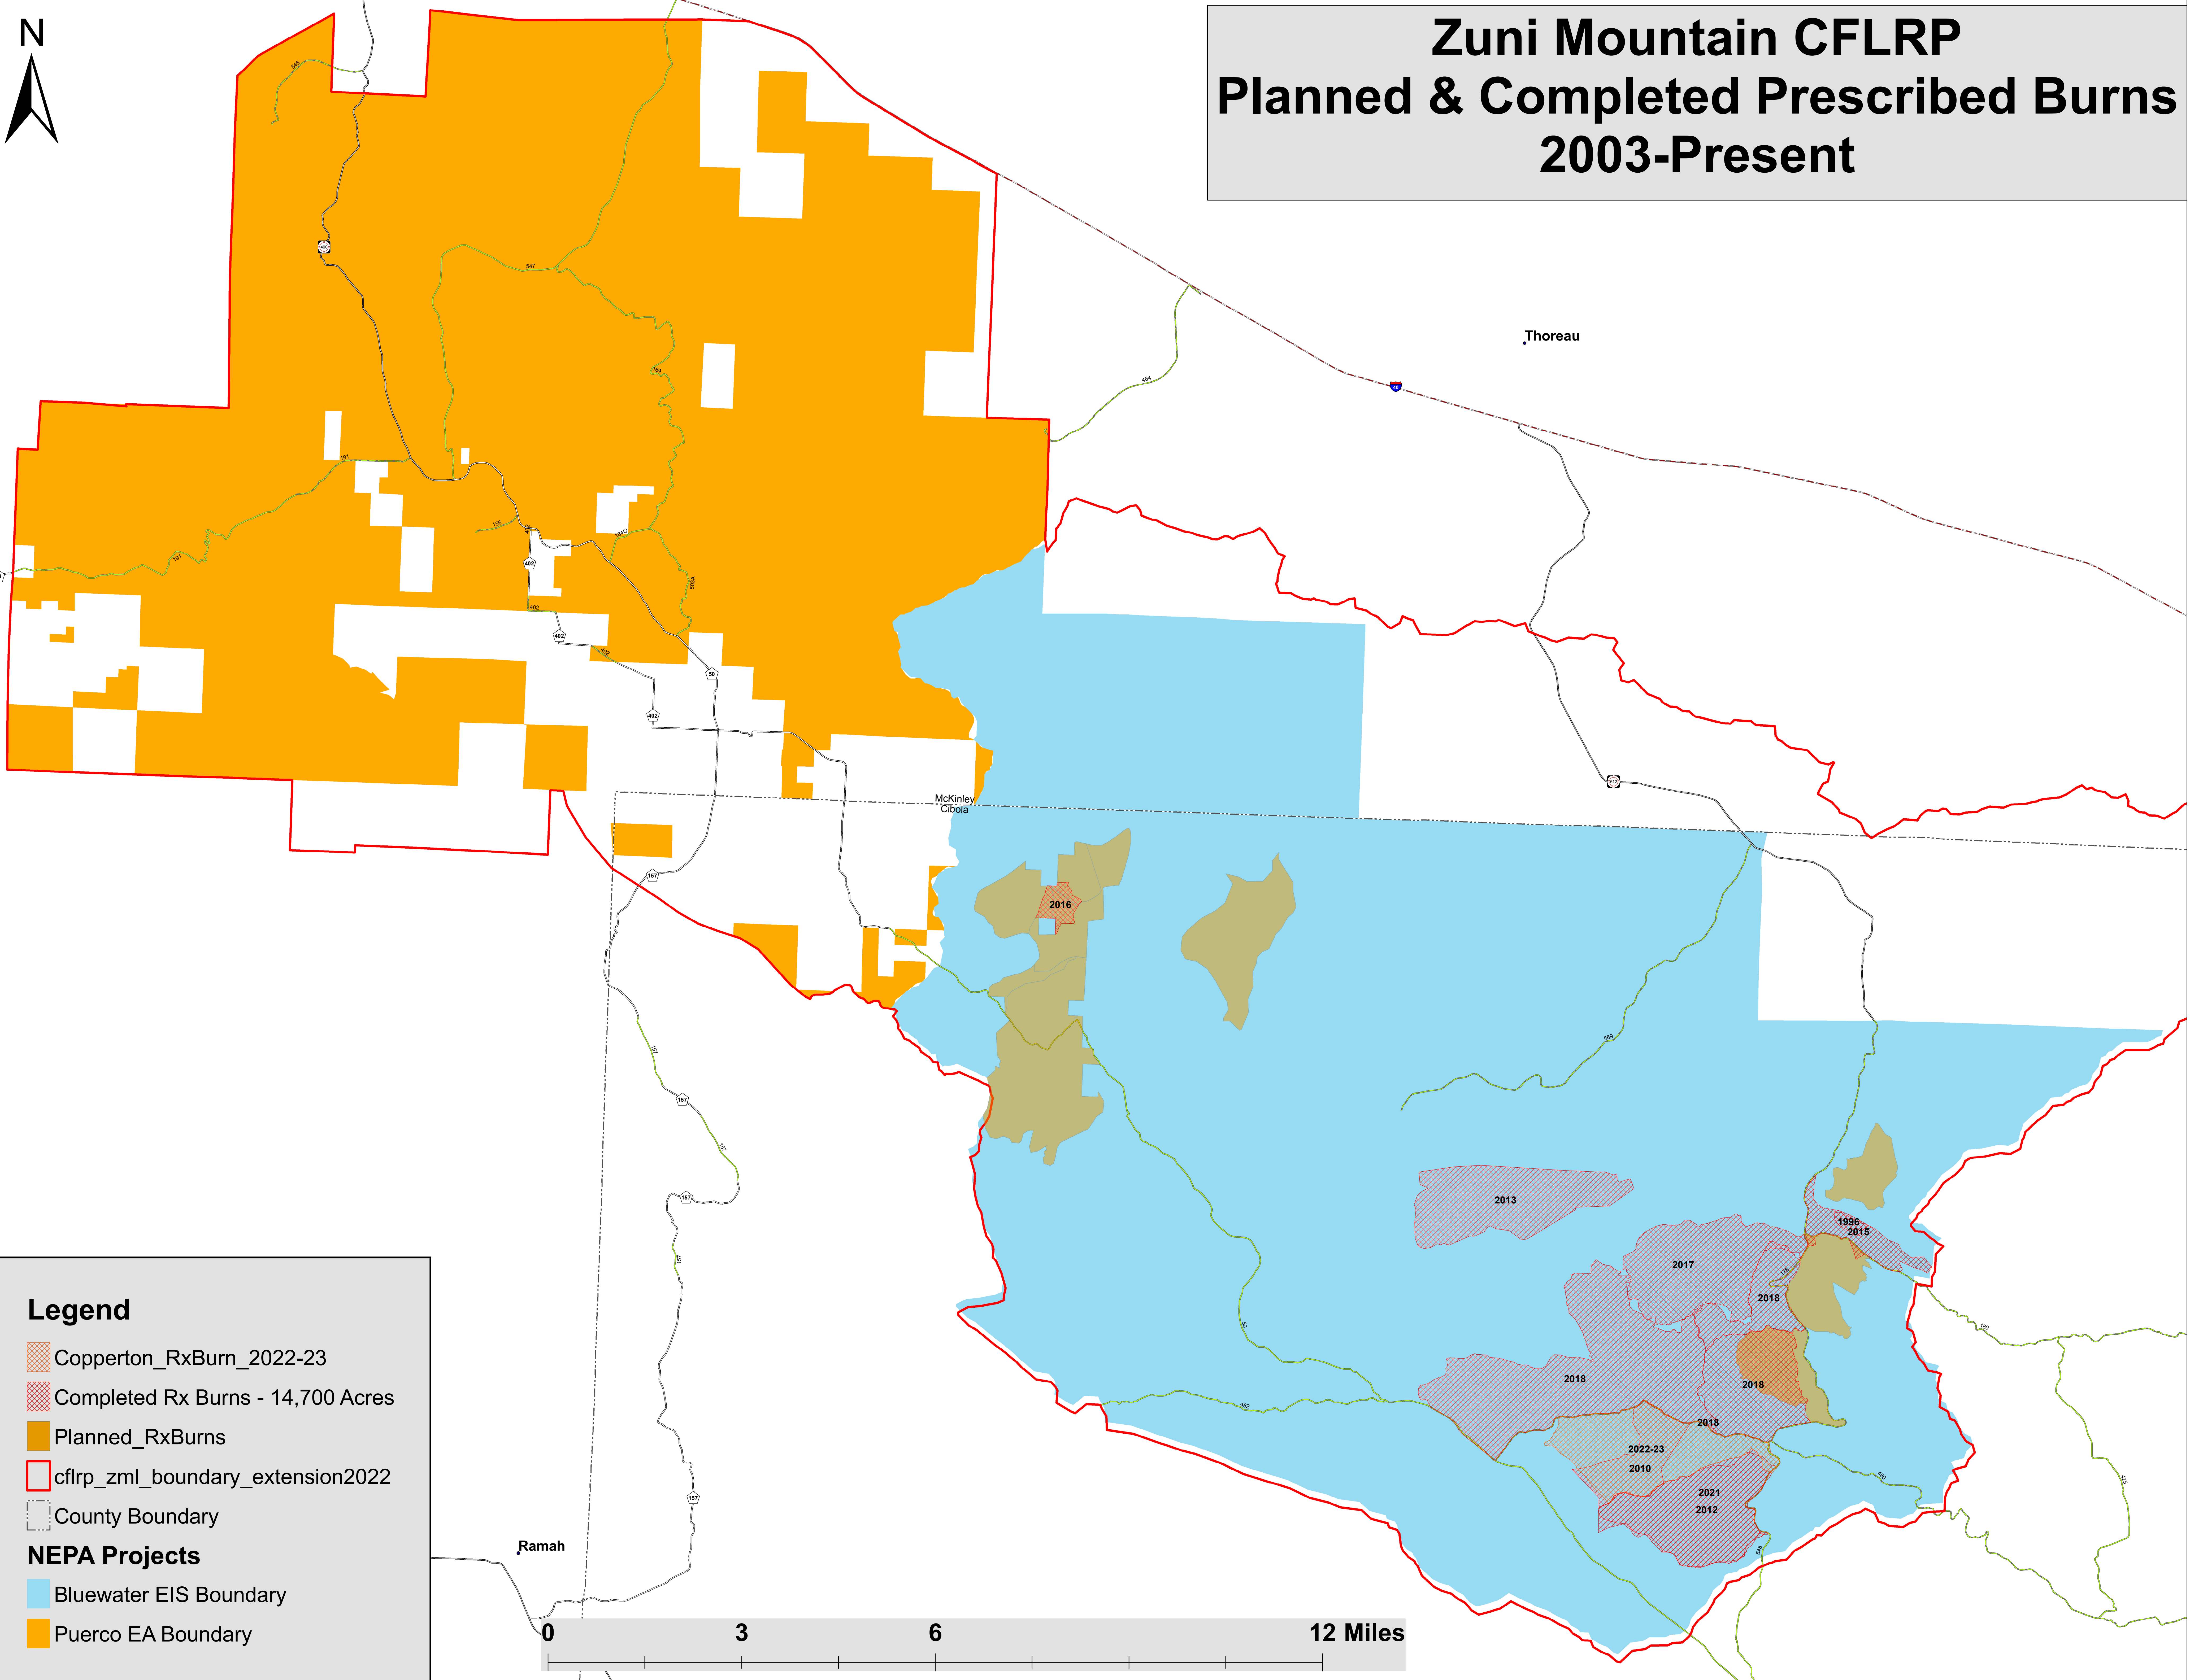

Zuni Mountain CFLRP Planned & Completed Prescribed Burns 2003-Present

Legend

- Copperton_RxBurn_2022-23
- Completed Rx Burns - 14,700 Acres
- Planned_RxBurns
- cflrp_zml_boundary_extension2022
- County Boundary

NEPA Projects

- Bluewater EIS Boundary
- Puerco EA Boundary